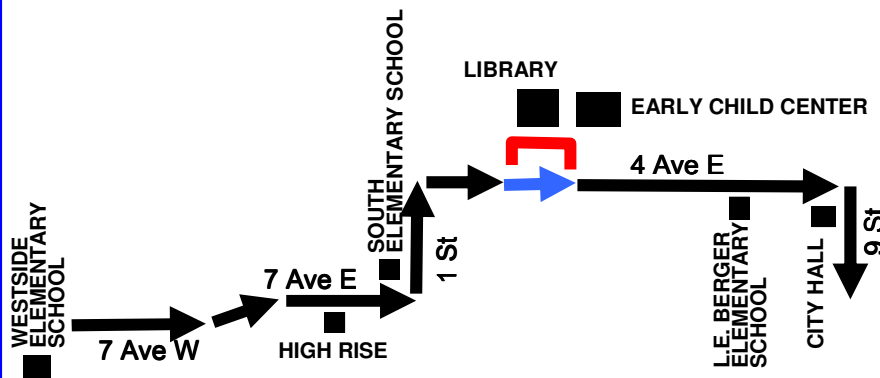

PERMANENT ROUTE MODIFICATION

- MATBUS ROUTE 22 -

Effective on Wednesday, December 1, 2010, MATBUS will enact a minor, permanent modification to the route path / map of Route 22.

Route 22 will now travel west along 4th Avenue East continuously from 1st Street to 9th Street. *It will no longer make the Library and Early Child Center loop using 3rd Street and 3rd Avenue.*

Passengers who wish to travel to/from the Library or the Early Child Center will still be able to do so by boarding or de-boarding on 4th Avenue East and walking one block north.

This change (made in consultation with the West Fargo Government) was needed to assist the Route in operating on-time.

The line denoted in red (see above) is the area no longer served by Route 22.

The line and arrow denoted in blue (see above) is the modified path of Route 22.